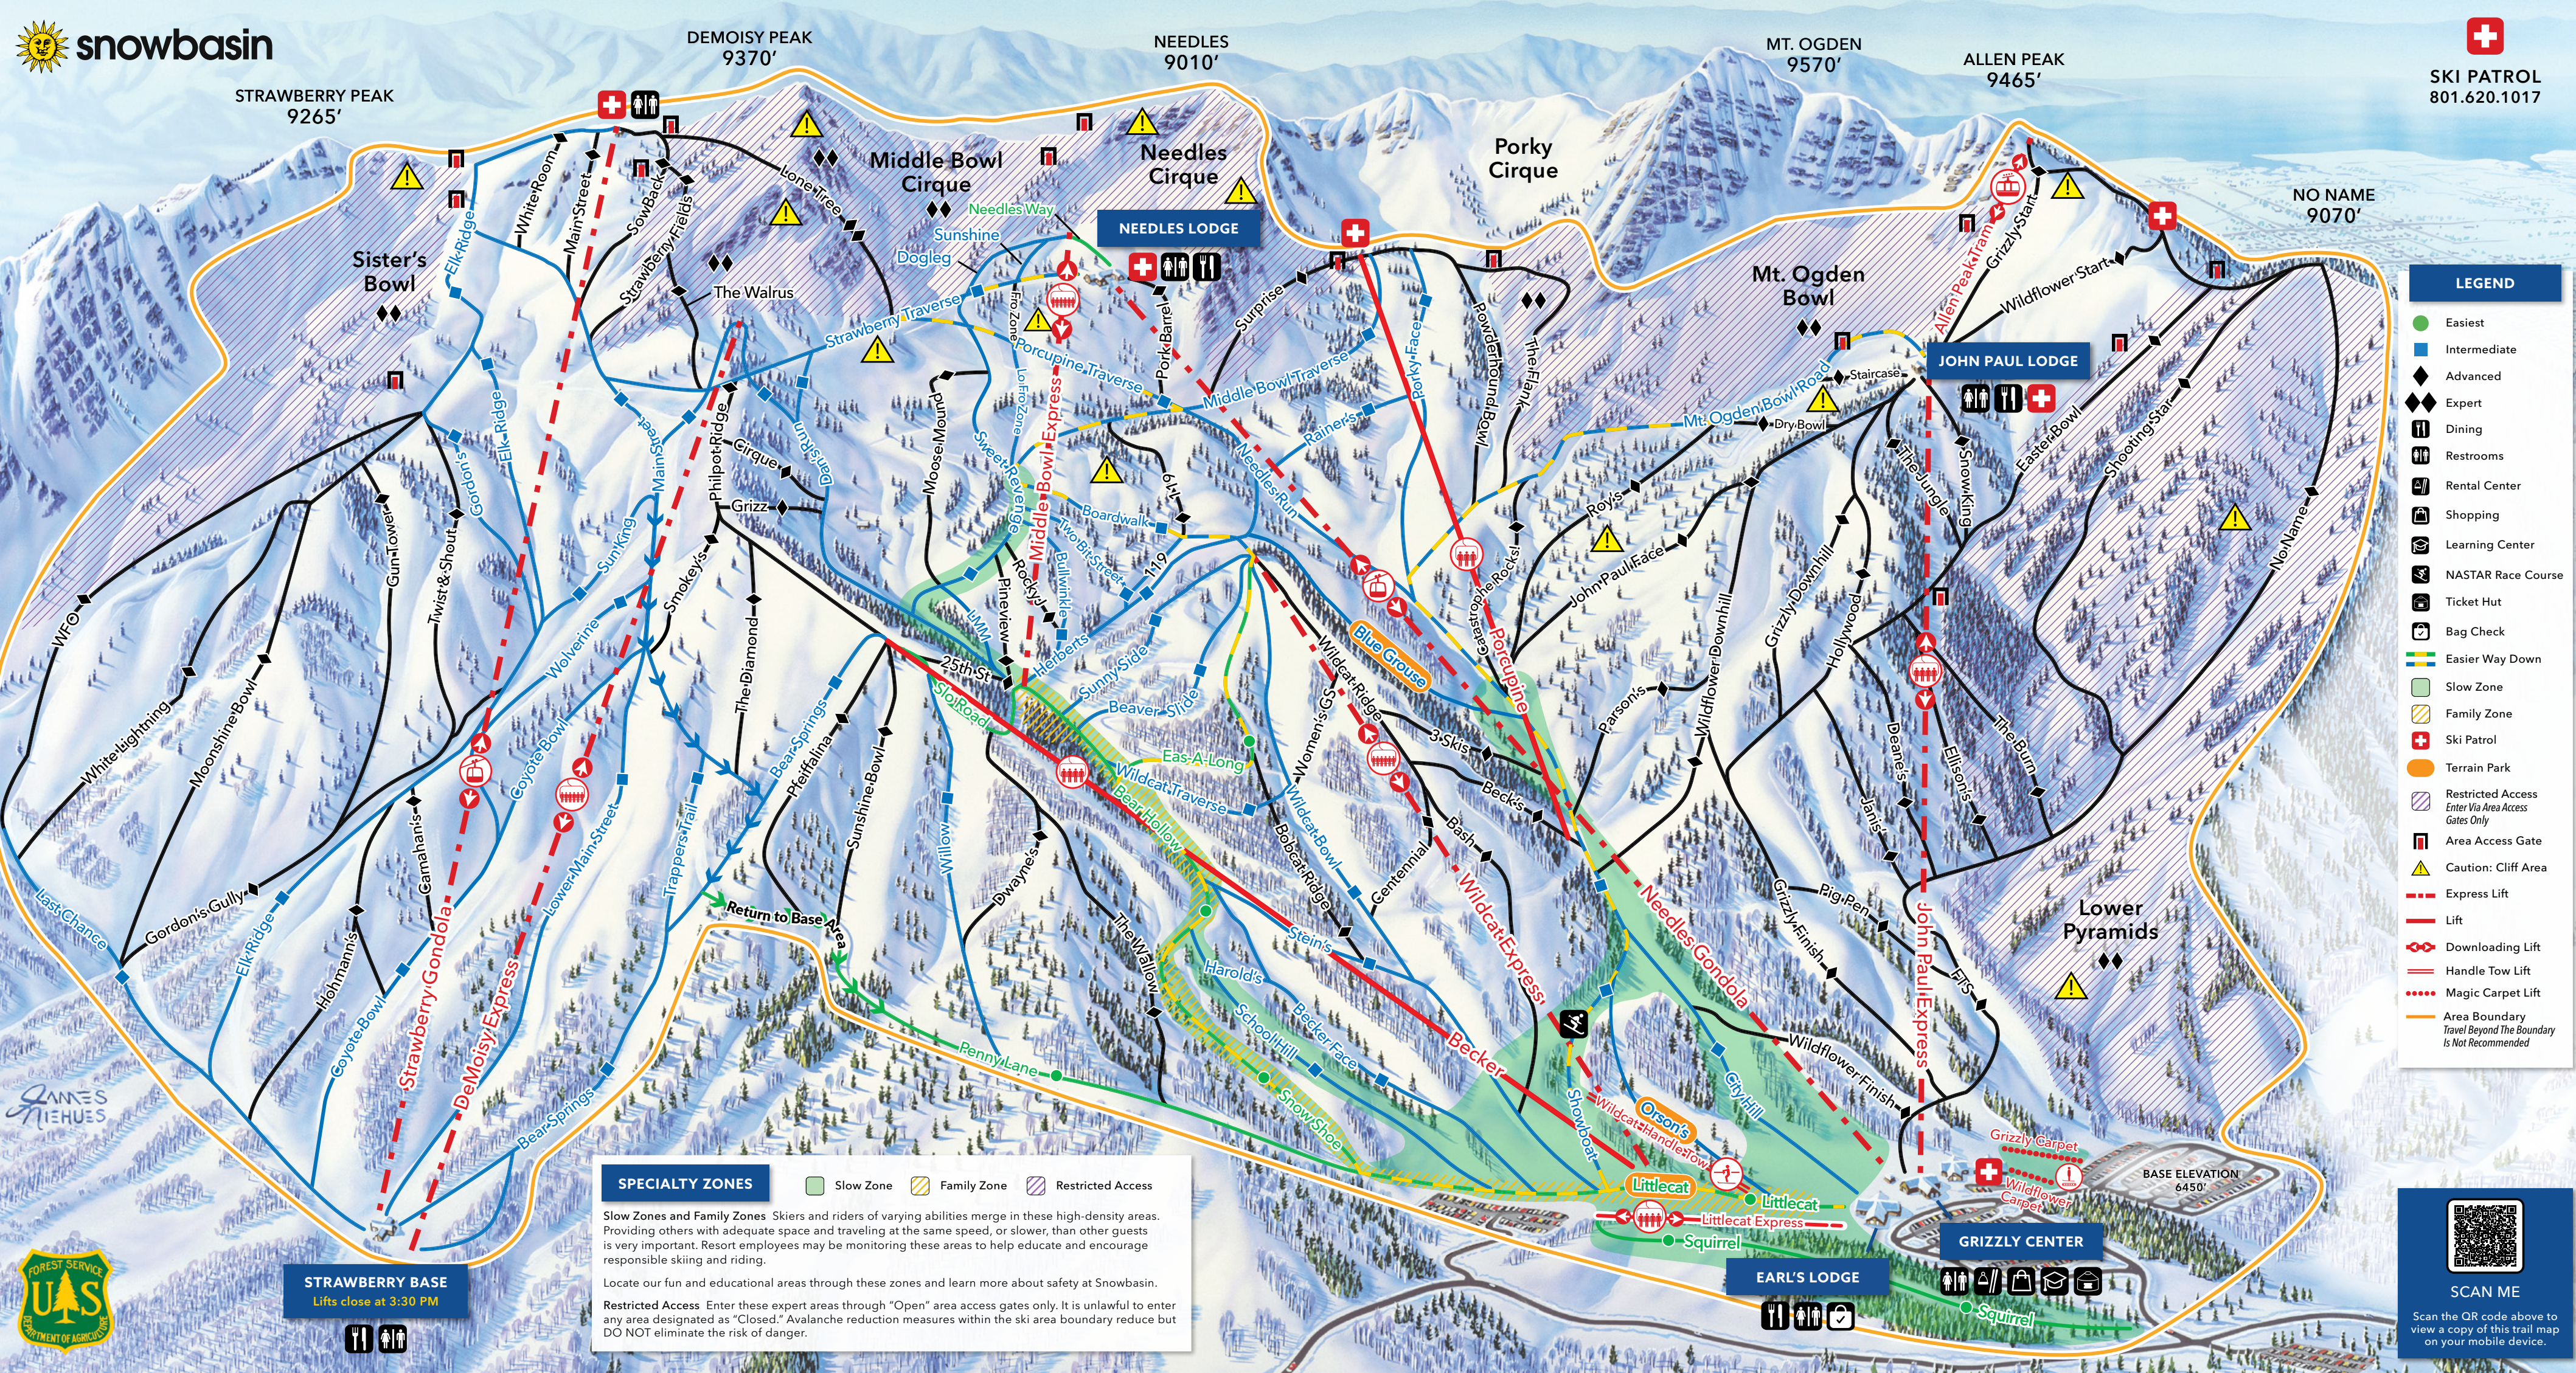

STRAWBERRY PEAK
9265'

DEMOISY PEAK
9370'

NEEDLES
9010'

MT. OGDEN
9570'

ALLEN PEAK
9465'

NO NAME
9070'

LEGEND

- Easiest
- Intermediate
- ◆ Advanced
- ◆◆ Expert
- Dining
- Restrooms
- Rental Center
- Shopping
- Learning Center
- NASTAR Race Course
- Ticket Hut
- Bag Check
- ▬ Easier Way Down
- Slow Zone
- Family Zone
- + Ski Patrol
- Terrain Park
- Restricted Access
Enter Via Area Access Gates Only
- Area Access Gate
- Caution: Cliff Area
- - - Express Lift
- Lift
- Downloading Lift
- Handle Tow Lift
- Magic Carpet Lift
- ▬ Area Boundary
Travel Beyond The Boundary Is Not Recommended

STRAWBERRY BASE
Lifts close at 3:30 PM

SPECIALTY ZONES

- Slow Zone
- Family Zone
- Restricted Access

Slow Zones and Family Zones Skiers and riders of varying abilities merge in these high-density areas. Providing others with adequate space and traveling at the same speed, or slower, than other guests is very important. Resort employees may be monitoring these areas to help educate and encourage responsible skiing and riding.

Locate our fun and educational areas through these zones and learn more about safety at Snowbasin.

Restricted Access Enter these expert areas through "Open" area access gates only. It is unlawful to enter any area designated as "Closed." Avalanche reduction measures within the ski area boundary reduce but DO NOT eliminate the risk of danger.

SCAN ME

Scan the QR code above to view a copy of this trail map on your mobile device.

BASE ELEVATION
6450'